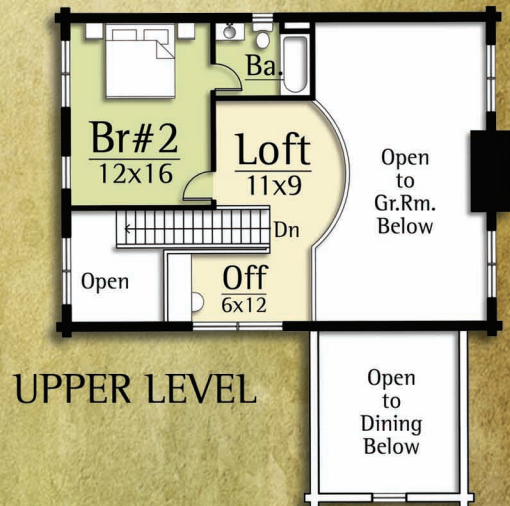

Copyright 2008 MossCreek

Main Level: 1,283 s.f.  
 Upper Level: 559 s.f.  
 Total: 1,842 s.f.

**MOSSCREEK** *Luxury Made Simple*

[www.MossCreek.net](http://www.MossCreek.net)  
 800.737.2166