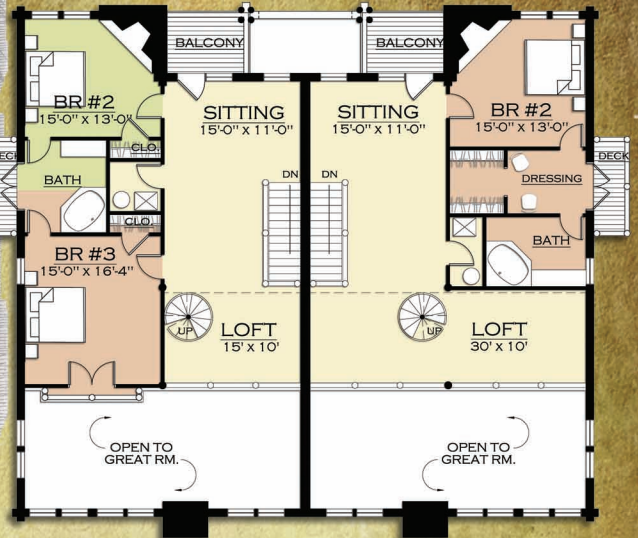

## Unit 3

LOWER LEVEL  
Unit 3: 2,200 s.f.

## UPPER LEVEL

Unit 1      Unit 2

## MAIN FLOOR

Units 1&2 Each  
Main Level: 1,557 s.f.  
Upper Level: 1,213 s.f.  
Total: 2,770 s.f.

**MOSSCREEK** *Luxury Made Simple*

www.MossCreek.net  
800.737.2166