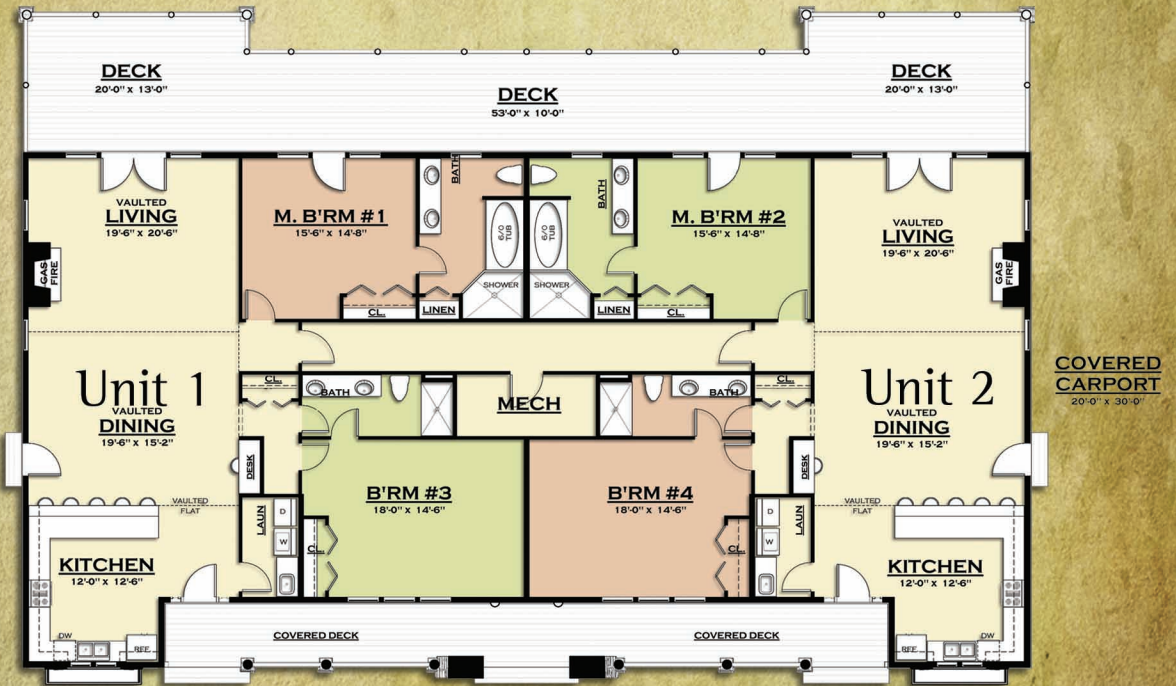

# Meriwether Villas

(Duplex)

Copyright 2009  
MossCreek

## MAIN FLOOR

Each Unit: 2,007 s.f.  
Total: 4,014 s.f.

**MOSSCREEK** *Luxury Made Simple*

[www.MossCreek.net](http://www.MossCreek.net)  
800.737.2166