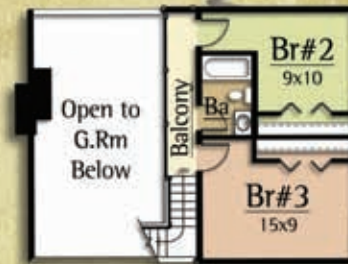

The North Park by MossCreek, captures this same spirit of romantic idealization with 3 bedrooms, 2 1/2 baths, and a master on the main level. A large story and a half vaulted Great Room with exposed timber trusses and an open Kitchen / Dining Room complete a dramatic craftsman interior.

Copyright 2008 MossCreek

Main Level: 1,400 s.f.  
 Upper Level: 500 s.f.  
 Total: 1,900 s.f.

UPPER LEVEL

MAIN FLOOR

**This Plan  
 Available for  
 Purchase**

**MOSSCREEK** *Luxury Made Simple*

[www.MossCreek.net](http://www.MossCreek.net)  
 800.737.2166