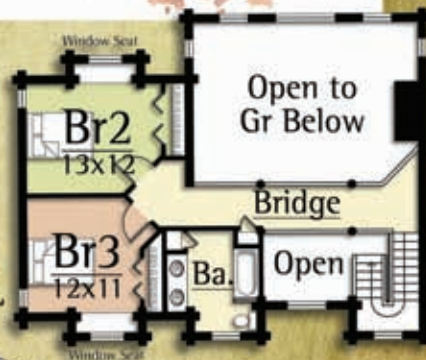

UPPER LEVEL

MAIN FLOOR

Main Level: 1,848 s.f.
 Upper Level: 684 s.f.
 Total: 2,532 s.f.

**This Plan
 Available for
 Purchase**

MOSSCREEK *Luxury Made Simple*

www.MossCreek.net
 800.737.2166