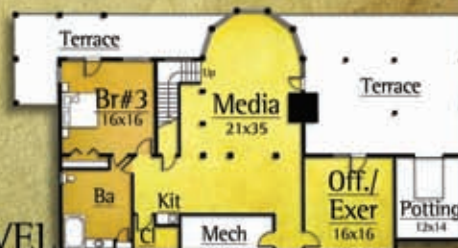

The Strawberry Lodge

captures the spirit of the exploration of the New World with 3 bedrooms, 3 1/2 bath Arrangement. The main level features a Master Bedroom suite, large story and a half vaulted Great Room with exposed timber trusses and an open Kitchen / Dining Room. The upper level provides two complete bedroom suites and a loft. Exterior timber detailing completes the feel of this New World Lodge.

Copyright 2008 MossCreek

Main Level: 2,014 s.f.
 Upper Level: 1,186 s.f.
 Total: 3,200 s.f.

Opt.Lower Level: 1,846 s.f.

This Plan Available for Purchase

REAR ELEV.

MOSSCREEK *Luxury Made Simple*

www.MossCreek.net
 800.737.2166