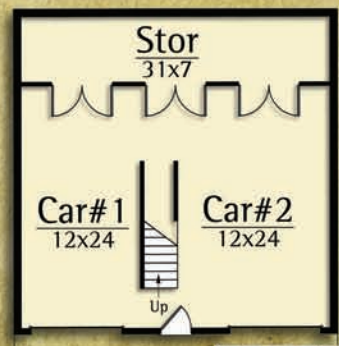

Copyright 2008 MossCreek

Main Level: 1,024 s.f.  
 Upper Level: 698 s.f.  
 Total: 1,722 s.f.

**MOSSCREEK** *Luxury Made Simple*

[www.MossCreek.net](http://www.MossCreek.net)  
 800.737.2166