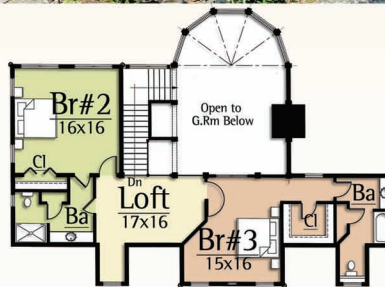

# VISTA LODGE

Copyright 2012 MossCreek  
www.MossCreek.net  
800.737.2166

Vista Lodge (3 story) captures the spirit of the exploration of the New World with a 4 bedrooms and 4 1/2 bath arrangement.

Upper Level  
1,186 square feet

The main level features a Master Bedroom suite, large two story radial Great Room with exposed timber trusses and an open Kitchen/ Dining Room.

Main Level  
2,014 square feet

The upper level provides two complete bedroom suites and a loft. Exterior timber detailing completes the feel of this New World Lodge.

The lower level features a media room, home office, and a fourth bedroom suite.

Lower Level  
1,846 square feet

**VISTA LODGE**  
*5,046 total square feet*