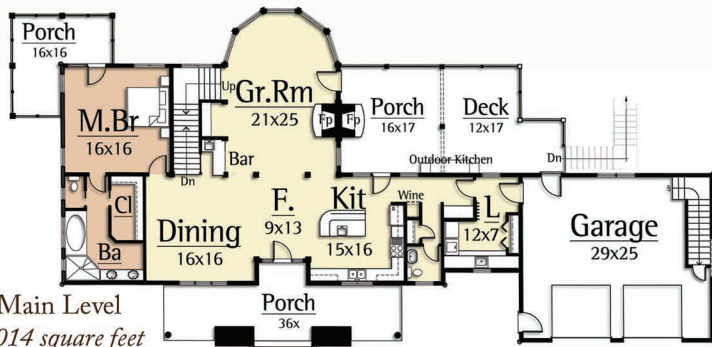

# VISTA LODGE

Copyright 2012 MossCreek  
www.MossCreek.net  
800.737.2166

Vista Lodge (3 story) captures the spirit of the exploration of the New World with a 4 bedrooms and 4 1/2 bath arrangement.

Upper Level  
1,186 square feet

The main level features a Master Bedroom suite, large two story radial Great Room with exposed timber trusses and an open Kitchen/ Dining Room.

Main Level  
2,014 square feet

The upper level provides two complete bedroom suites and a loft. Exterior timber detailing completes the feel of this New World Lodge.

The lower level features a media room, home office, and a fourth bedroom suite.

Lower Level  
1,846 square feet

**VISTA LODGE**  
*5,046 total square feet*