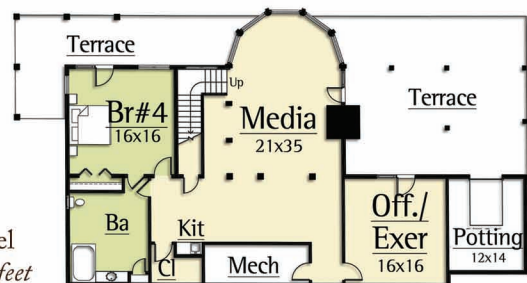

# VISTA LODGE

Copyright 2012 MossCreek  
www.MossCreek.net  
800.737.2166

Vista Lodge (3 story) captures the spirit of the exploration of the New World with a 4 bedrooms and 4 1/2 bath arrangement.

Upper Level  
1,186 square feet

The main level features a Master Bedroom suite, large two story radial Great Room with exposed timber trusses and an open Kitchen/ Dining Room.

Main Level  
2,014 square feet

The upper level provides two complete bedroom suites and a loft. Exterior timber detailing completes the feel of this New World Lodge.

The lower level features a media room, home office, and a fourth bedroom suite.

Lower Level  
1,846 square feet

**VISTA LODGE**  
*5,046 total square feet*